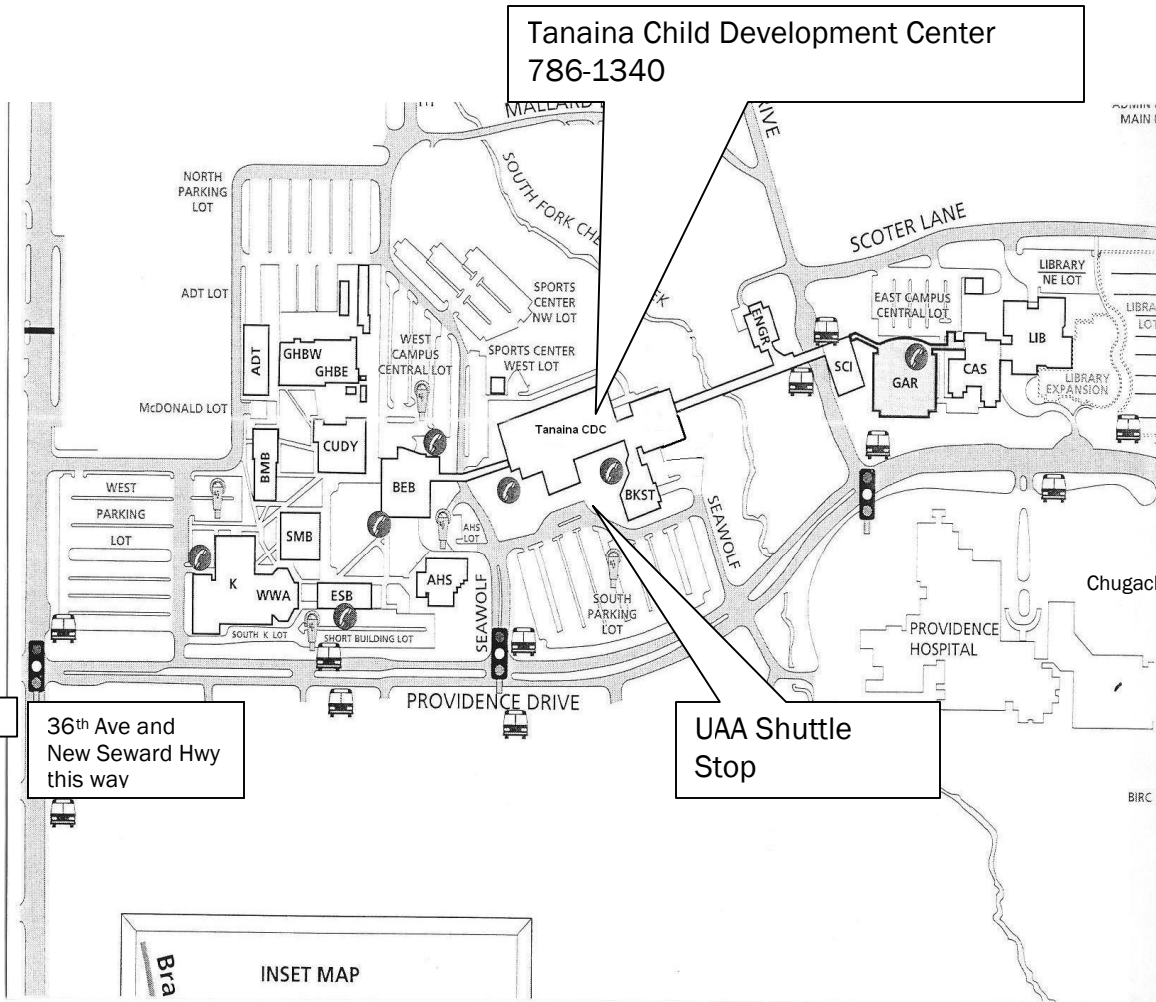

Tanaina Child Development Center
786-1340

36th Ave and
New Seward Hwy
this way

UAA Shuttle
Stop

Chugach Mountains

Tanaina Child Development Center
Physically located at:
Wells Fargo Sports Complex, UAA
2801 Spirit Way, 142
(please note mail will NOT be delivered to this address)

Park in South Parking Lot.
Paid visitor parking \$0.25 per ¼ hour. Pay with cash or credit card and place receipt on dash board. Parking enforced when class is in session, Monday-Thursday

At entrance to bookstore turn left down stairs.
Through doorway, down the next flight of stairs at the elevator.
Turn left at bottom.
Welcome to Tanaina!